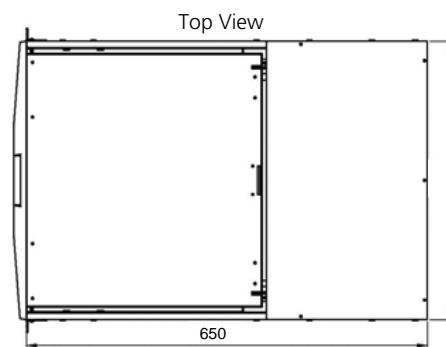

## Features

- 1U Rackmount drawer with 17" or 19" LCD
- "One Man" installation slides for easy, quick installation
- Multiple keyboard language options available
- Multiple power input options available
- Fixed position rails to prevent drawer movement
- Suitable for rack depths between uprights from 680mm\*
- 2 year warranty

## Dimensions

### Display Details

Screen Size	17"	19"
Display type	Active Matrix TFT	Active Matrix TFT
Native resolution	1280 x 1024	1280 x 1024
Brightness (cd/m2)	250	250
Contrast ratio	1000 : 1	1000 : 1
Viewing angle (H x V)	160 / 160	160 / 160
Display colour	16.7M	16.7M
Response time	Tr=1.3 / Tf=3.7	Tr=1.3 / Tf=3.7
Pixel Pitch (mm)	0.264 x 0.264	0.294 x 0.294
Power input:	90 - 260 VAC and 50 or 60 Hz	

### Dimensions

Model	Product Dimensions (W x D x H)	Net Weight	Packing Dimensions (W x D x H)	Gross Weight
17"	442 x 650 x 44 mm	15kg	589 x 856 x 168 mm	21kg
19"	442 x 650 x 44 mm	17kg	589 x 856 x 168 mm	23kg