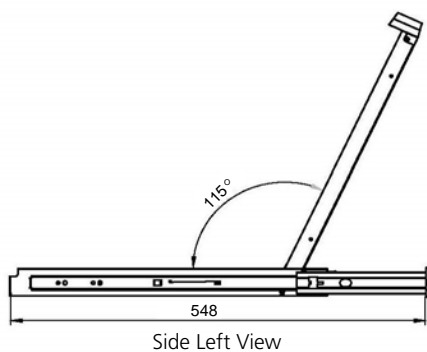

## Features

- 1U Rackmount drawer with 17" or 19" LCD
- "One Man" installation slides for easy, quick installation
- Multiple keyboard language options available
- Multiple power input options available
- Fixed position rails to prevent drawer movement
- Suitable for rack depths between uprights from 680mm\*
- 2 year warranty

## Dimensions

### Display Details

Screen Size	17"	19"
Display type	Active Matrix TFT	Active Matrix TFT
Native resolution	1280 x 1024	1280 x 1024
Brightness (cd/m2)	250	250
Contrast ratio	1000 : 1	1000 : 1
Viewing angle (H x V)	160 / 160	160 / 160
Display colour	16.7M	16.7M
Response time	Tr=1.3 / Tf=3.7	Tr=1.3 / Tf=3.7
Pixel Pitch (mm)	0.264 x 0.264	0.294 x 0.294
Power input:	90 - 260 VAC and 50 or 60 Hz	

### Dimensions

Model	Product Dimensions (W x D x H)	Net Weight	Packing Dimensions (W x D x H)	Gross Weight
17"	442 x 650 x 44 mm	15kg	589 x 856 x 168 mm	21kg
19"	442 x 650 x 44 mm	17kg	589 x 856 x 168 mm	23kg