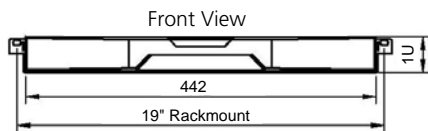

## Features

- 1U Rackmount drawer with 17" or 19" LCD
- "One Man" installation slides for easy, quick installation
- Multiple keyboard language options available
- Multiple power input options available
- Fixed position rails to prevent drawer movement
- Suitable for rack depths between uprights from 680mm\*
- 2 year warranty

## Dimensions

### Dimensions

Model	Product Dimensions (W x D x H)	Net Weight	Packing Dimensions (W x D x H)	Gross Weight
17"	442 x 650 x 44 mm	15kg	589 x 856 x 168 mm	21kg
19"	442 x 650 x 44 mm	17kg	589 x 856 x 168 mm	23kg