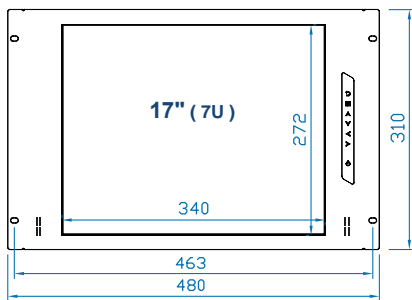

Senses Rackmount Display

Features

- 7U 17", 8U 19" 9U 20" rackmount LCD with DVI-D / VGA input
- Ideal for CCTV security & industrial control
- 17" / 19" / 20" Touchscreen : Resistive
- 2 year warranty

Dimensions

Model	17" TFT	19" TFT	20" TFT	
Max resolution	1280 x 1024	1280 x 1024	1600 x 1200	
Brightness (cd/m2)	250	250	300	
Backlight	LED	LED	CCFL	
Colors	16.7 M	16.7M	16.7M	
Contrast ratio (typ)	1000 : 1	1000 : 1	800 : 1	
Viewing angle (L/R/U/D)	85/85/80/80	85/85/80/80	89/89/89/89	
Active area (mm)	337.92H x 270.33V	376.32H x 270.33V	408H x 306V	
MTBF (hrs)	30,000	30,000	45000	
Signal input	VGA and DVI-D	VGA and DVI-D	VGA and DVI-D	
Weight	Net	6.5 kgs (14 lbs)	7 kgs (15 lbs)	8.5 kgs (18.7 lbs)
	Gross	8.5 kgs (19 lbs)	9 kgs (20 lbs)	11 kgs (24.2 lbs)
Operating Temp	0 to 55°C Degree			
Storage Temp	-20 to 60°C Degree			
Relative humidity	5~90%, non-condensing			
Shock	10G acceleration (11 ms duration)			
Vibration	10~300Hz 0.5G RMS random vibration			
Regulatory	FCC, CE			
Input	Auto-sensing 100 to 240VAC, 50 / 60Hz			
Consumption	Max. 25 Watt Saving mode 4 Watt Standby 1Watt		Max. 48 Watt Saving mode 4 Watt Standby 1Watt	
Product Dimensions	480 x 54 x 310 mm / 18.9 x 2.1 x 12.2 inch	480 x 53 x 355 mm / 18.9 x 2.1 x 14 inch	480 x 64 x 399 mm / 18.9 x 2.5 x 15.7 inch	
Packing Dimensions	529 x 124 x 495 mm / 20.8 x 4.9 x 19.5 inch	529 x 124 x 495 mm / 20.8 x 4.9 x 19.5 inch	583 x 124 x 529 mm / 23 x 4.9 x 20.8 inch	