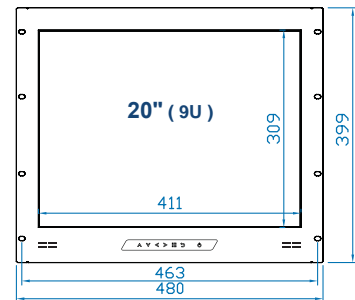

Senses Rackmount Display

Features

- 7U 17", 8U 19" 9U 20" rackmount LCD with DVI-D / VGA input
- Ideal for CCTV security & industrial control
- 17" / 19" / 20" Touchscreen : Resistive
- 2 year warranty

Dimensions

Model	17" TFT	19" TFT	20" TFT	
Max resolution	1280 x 1024	1280 x 1024	1600 x 1200	
Brightness (cd/m2)	250	250	300	
Backlight	LED	LED	CCFL	
Colors	16.7 M	16.7M	16.7M	
Contrast ratio (typ)	1000 : 1	1000 : 1	800 : 1	
Viewing angle (L/R/U/D)	85/85/80/80	85/85/80/80	89/89/89/89	
Active area (mm)	337.92H x 270.33V	376.32H x 270.33V	408H x 306V	
MTBF (hrs)	30,000	30,000	45000	
Signal input	VGA and DVI-D	VGA and DVI-D	VGA and DVI-D	
Weight	Net	6.5 kgs (14 lbs)	7 kgs (15 lbs)	8.5 kgs (18.7 lbs)
	Gross	8.5 kgs (19 lbs)	9 kgs (20 lbs)	11 kgs (24.2 lbs)
Operating Temp	0 to 55°C Degree			
Storage Temp	-20 to 60°C Degree			
Relative humidity	5~90%, non-condensing			
Shock	10G acceleration (11 ms duration)			
Vibration	10~300Hz 0.5G RMS random vibration			
Regulatory	FCC, CE			
Input	Auto-sensing 100 to 240VAC, 50 / 60Hz			
Consumption	Max. 25 Watt Saving mode 4 Watt Standby 1Watt		Max. 48 Watt Saving mode 4 Watt Standby 1Watt	
Product Dimensions	480 x 54 x 310 mm / 18.9 x 2.1 x 12.2 inch	480 x 53 x 355 mm / 18.9 x 2.1 x 14 inch	480 x 64 x 399 mm / 18.9 x 2.5 x 15.7 inch	
Packing Dimensions	529 x 124 x 495 mm / 20.8 x 4.9 x 19.5 inch	529 x 124 x 495 mm / 20.8 x 4.9 x 19.5 inch	583 x 124 x 529 mm / 23 x 4.9 x 20.8 inch	