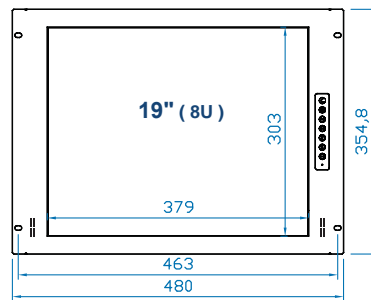

Senses Rackmount Display

Features

- 7U 17", 8U 19" 9U 20" rackmount LCD with DVI-D / VGA input
- Ideal for CCTV security & industrial control
- 17" / 19" / 20" Touchscreen : Resistive
- 2 year warranty

Dimensions

Model	17" TFT	19" TFT	20" TFT	
Max resolution	1280 x 1024	1280 x 1024	1600 x 1200	
Brightness (cd/m2)	250	250	300	
Backlight	LED	LED	CCFL	
Colors	16.7 M	16.7M	16.7M	
Contrast ratio (typ)	1000 : 1	1000 : 1	800 : 1	
Viewing angle (L/R/U/D)	85/85/80/80	85/85/80/80	89/89/89/89	
Active area (mm)	337.92H x 270.33V	376.32H x 270.33V	408H x 306V	
MTBF (hrs)	30,000	30,000	45000	
Signal input	VGA and DVI-D	VGA and DVI-D	VGA and DVI-D	
Weight	Net	6.5 kgs (14 lbs)	7 kgs (15 lbs)	8.5 kgs (18.7 lbs)
	Gross	8.5 kgs (19 lbs)	9 kgs (20 lbs)	11 kgs (24.2 lbs)
Operating Temp	0 to 55°C Degree			
Storage Temp	-20 to 60°C Degree			
Relative humidity	5~90%, non-condensing			
Shock	10G acceleration (11 ms duration)			
Vibration	10~300Hz 0.5G RMS random vibration			
Regulatory	FCC, CE			
Input	Auto-sensing 100 to 240VAC, 50 / 60Hz			
Consumption	Max. 25 Watt Saving mode 4 Watt Standby 1Watt		Max. 48 Watt Saving mode 4 Watt Standby 1Watt	
Product Dimensions	480 x 54 x 310 mm / 18.9 x 2.1 x 12.2 inch	480 x 53 x 355 mm / 18.9 x 2.1 x 14 inch	480 x 64 x 399 mm / 18.9 x 2.5 x 15.7 inch	
Packing Dimensions	529 x 124 x 495 mm / 20.8 x 4.9 x 19.5 inch	529 x 124 x 495 mm / 20.8 x 4.9 x 19.5 inch	583 x 124 x 529 mm / 23 x 4.9 x 20.8 inch	